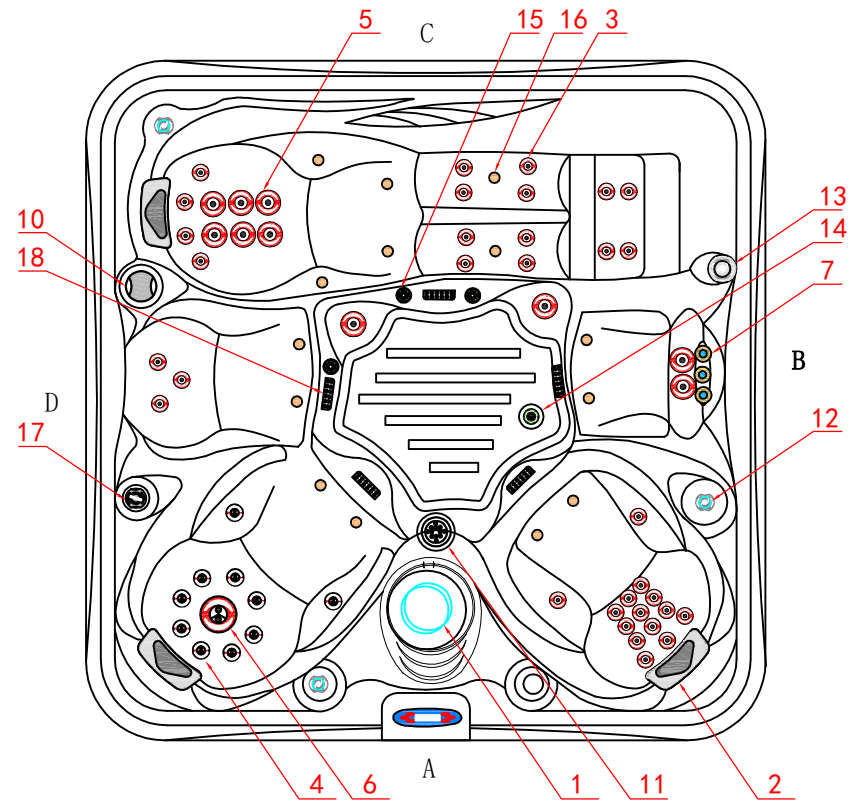

Jet pump 1

Jet pump 2

12	●	Screw cap		24	pc
11	▭	long side panel (1580mm)	plastic skirt	24	pc
10	▭	Beauty slat	plastic skirt	8	pc
9	▭	Cabinet corner	plastic skirt	40	pc
8	▭	400W Air Blower		1	pc
7	▭	Ozone Generator		1	pc
6	▭	Control Box		1	pc
5	▭	0.35HP Crirculation Pump		1	pc
4	▭	External Drainage		1	pc
3	▭	3HP pump	WP300-11	1	pc
2	▭	3HP pump	LP300	1	pc
1	▭	Control Panel		1	pc
No.	Icon	Description	Part#	Qty	Un

18		2" Suction	L-3802SB	5	pc	9					pc
17		1.5" Luxury elegant aromatherpy	L-2065C	1	pc	8					pc
16		Spa drain with ss	L-1111S	14	pc	7		Laminar jet	L-2317S	3	pc
15		Ozone jet	L-2603	3	pc	6		5" Flying series SS twin rotary jet	L-4783S	1	pc
14		Spa drain with ss	L-3809S	1	pc	5		3.5" Flying series SS directional jet	L-4481W	10	pc
13		1" Luxury elegant water diverter	L-2025C	1	pc	4		2" Flying series SS twin rotary jet	L-4183S	10	pc
12		1" Luxury elegant air control	L-2035C	3	pc	3		2" Flying series SS directional jet	L-4181W	33	pc
11		5" Underwtaer light with stainless steel (with light)	L-2301S	1	pc	2		Headrest	RD631-4800-7	3	pc
10		2" Luxury elegant water diverter	L-2030C	1	pc	1		skim filter	RD800-1100-002	1	pc
No.	Icon	Description	Part#	Qty	Unit	No.	Icon	Description	Part#	Qty	Uni