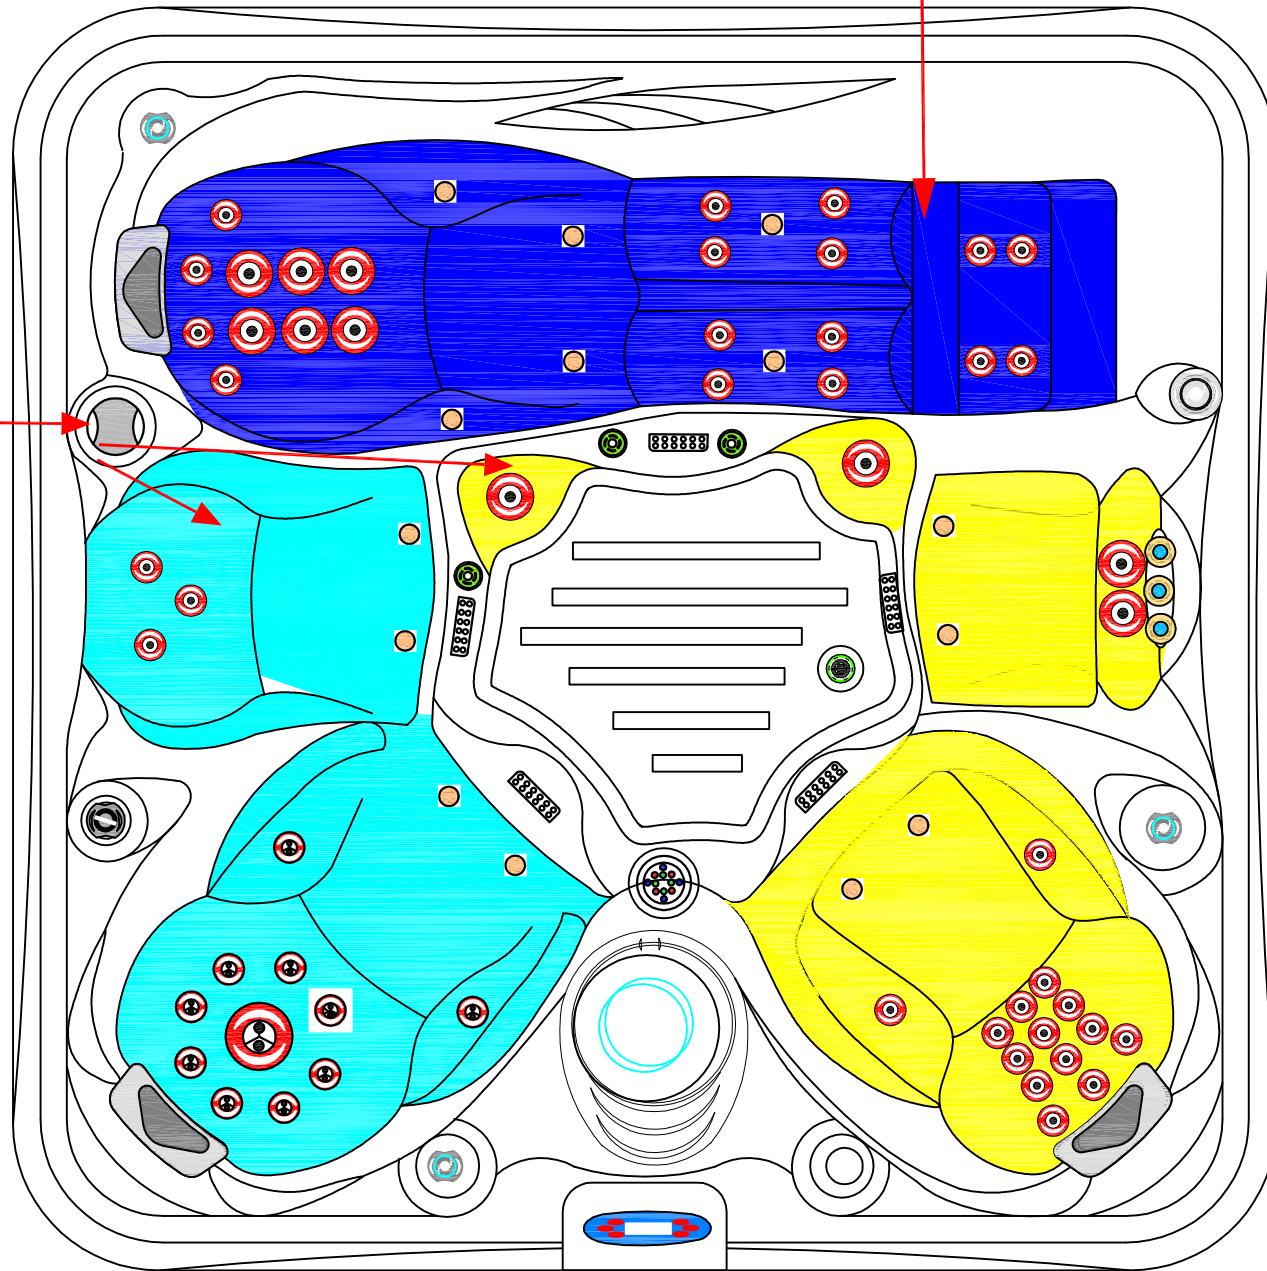

Jet pump 1

Jet pump 2

12	●	Screw cap		24	pc
11	▭	long side panel (1580mm)	plastic skirt	24	pc
10	▭	Beauty slat	plastic skirt	8	pc
9	▭	Cabinet corner	plastic skirt	40	pc
8	▭	400W Air Blower		1	pc
7	▭	Ozone Generator		1	pc
6	▭	Control Box		1	pc
5	▭	0.35HP Crirculation Pump		1	pc
4	▭	External Drainage		1	pc
3	▭	3HP pump	WP300-11	1	pc
2	▭	3HP pump	LP300	1	pc
1	▭	Control Panel		1	pc
No.	Icon	Description	Part#	Qty	Un

18		2" Suction	L-3802SB	5	pc	9					pc
17		1.5" Luxury elegant aromatherpy	L-2065C	1	pc	8					pc
16		Spa drain with ss	L-1111S	14	pc	7		Laminar jet	L-2317S	3	pc
15		Ozone jet	L-2603	3	pc	6		5" Flying series SS twin rotary jet	L-4783S	1	pc
14		Spa drain with ss	L-3809S	1	pc	5		3.5" Flying series SS directional jet	L-4481W	10	pc
13		1" Luxury elegant water diverter	L-2025C	1	pc	4		2" Flying series SS twin rotary jet	L-4183S	10	pc
12		1" Luxury elegant air control	L-2035C	3	pc	3		2" Flying series SS directional jet	L-4181W	33	pc
11		5" Underwtaer light with stainless steel (with light)	L-2301S	1	pc	2		Headrest	RD631-4800-7	3	pc
10		2" Luxury elegant water diverter	L-2030C	1	pc	1		skim filter	RD800-1100-002	1	pc
No.	Icon	Description	Part#	Qty	Unit	No.	Icon	Description	Part#	Qty	Uni