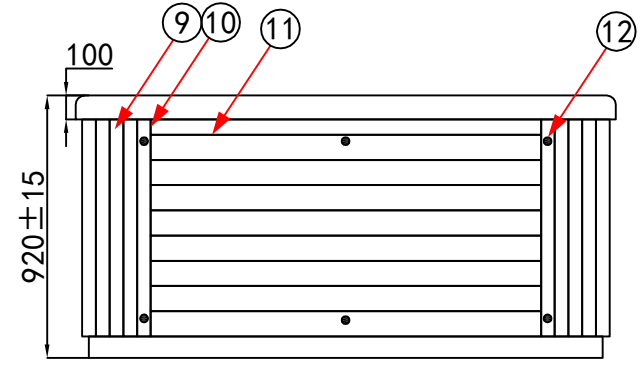

Jet pump 1

Jet pump 2

12	●	Screw cap		24	pc
11	▭	long side panel (1580mm)	plastic skirt	24	pc
10	▭	Beauty slat	plastic skirt	8	pc
9	▭	Cabinet corner	plastic skirt	40	pc
8	▭	400W Air Blower		1	pc
7	▭	Ozone Generator		1	pc
6	▭	Control Box		1	pc
5	▭	0.35HP Crirculation Pump		1	pc
4	▭	External Drainage		1	pc
3	▭	3HP pump	WP300-11	1	pc
2	▭	3HP pump	LP300	1	pc
1	▭	Control Panel		1	pc
No.	Icon	Description	Part#	Qty	Un

18		2" Suction	L-3802SB	5	pc	9					pc
17		1.5" Luxury elegant aromatherpy	L-2065C	1	pc	8					pc
16		Spa drain with ss	L-1111S	14	pc	7		Laminar jet	L-2317S	3	pc
15		Ozone jet	L-2603	3	pc	6		5" Flying series SS twin rotary jet	L-4783S	1	pc
14		Spa drain with ss	L-3809S	1	pc	5		3.5" Flying series SS directional jet	L-4481W	10	pc
13		1" Luxury elegant water diverter	L-2025C	1	pc	4		2" Flying series SS twin rotary jet	L-4183S	10	pc
12		1" Luxury elegant air control	L-2035C	3	pc	3		2" Flying series SS directional jet	L-4181W	33	pc
11		5" Underwtaer light with stainless steel (with light)	L-2301S	1	pc	2		Headrest	RD631-4800-7	3	pc
10		2" Luxury elegant water diverter	L-2030C	1	pc	1		skim filter	RD800-1100-002	1	pc
No.	Icon	Description	Part#	Qty	Unit	No.	Icon	Description	Part#	Qty	Uni