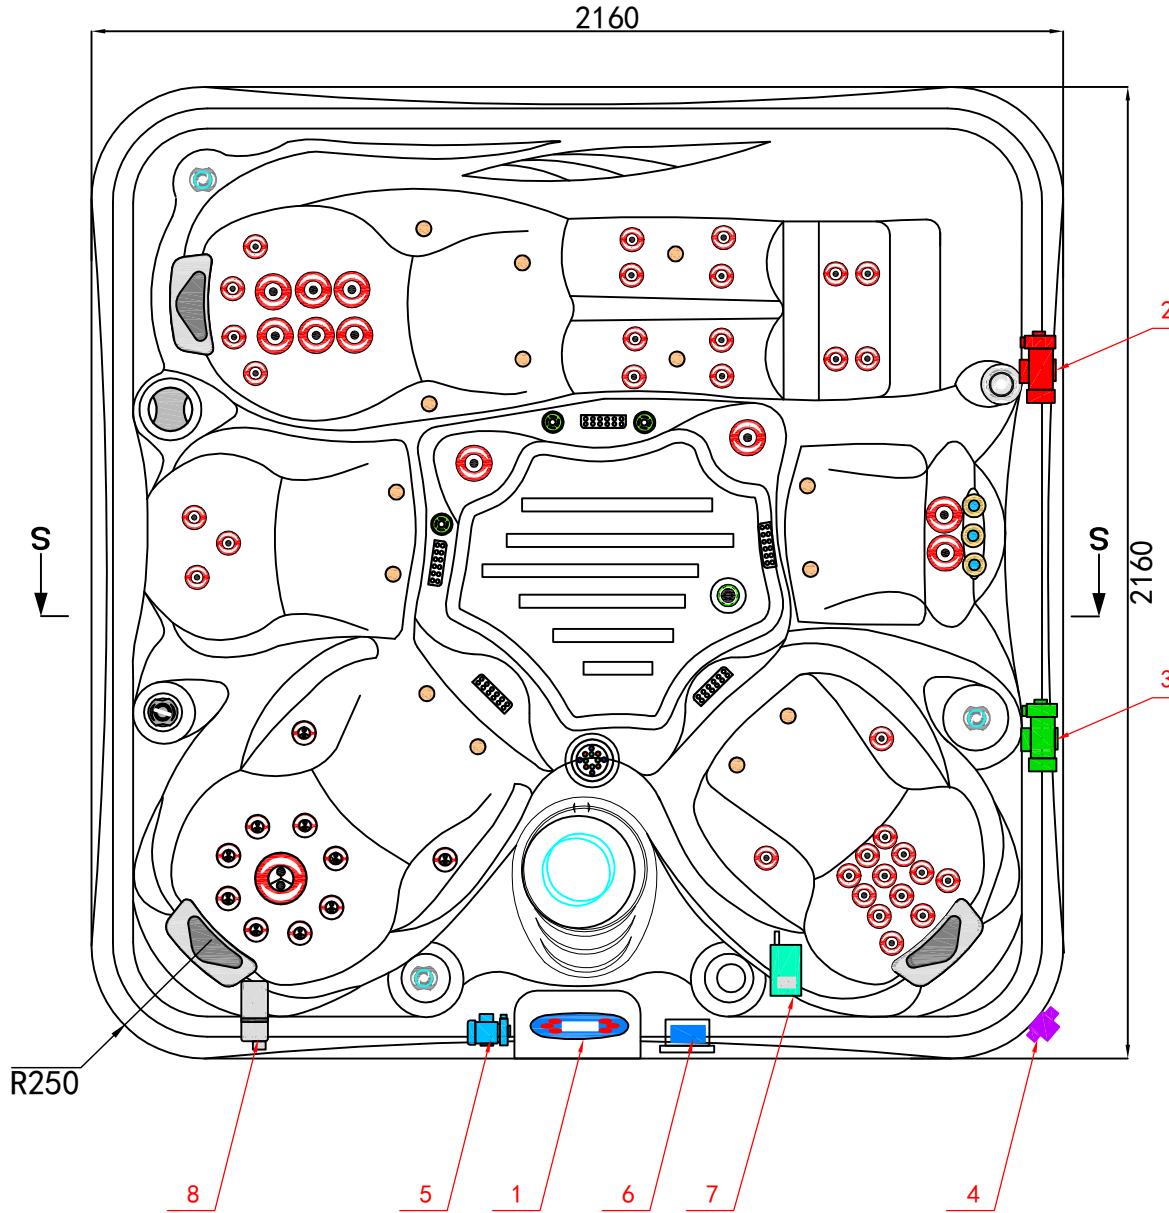

Jet pump 1

Jet pump 2

12	●	Screw cap		24	pc
11	▭	long side panel (1580mm)	plastic skirt	24	pc
10	▭	Beauty slat	plastic skirt	8	pc
9	▭	Cabinet corner	plastic skirt	40	pc
8	▭	400W Air Blower		1	pc
7	▭	Ozone Generator		1	pc
6	▭	Control Box		1	pc
5	▭	0.35HP Crirculation Pump		1	pc
4	▭	External Drainage		1	pc
3	▭	3HP pump	WP300-11	1	pc
2	▭	3HP pump	LP300	1	pc
1	▭	Control Panel		1	pc
No.	Icon	Description	Part#	Qty	Un

18		2" Suction	L-3802SB	5	pc	9					pc
17		1.5" Luxury elegant aromatherpy	L-2065C	1	pc	8					pc
16		Spa drain with ss	L-1111S	14	pc	7		Laminar jet	L-2317S	3	pc
15		Ozone jet	L-2603	3	pc	6		5" Flying series SS twin rotary jet	L-4783S	1	pc
14		Spa drain with ss	L-3809S	1	pc	5		3.5" Flying series SS directional jet	L-4481W	10	pc
13		1" Luxury elegant water diverter	L-2025C	1	pc	4		2" Flying series SS twin rotary jet	L-4183S	10	pc
12		1" Luxury elegant air control	L-2035C	3	pc	3		2" Flying series SS directional jet	L-4181W	33	pc
11		5" Underwtaer light with stainless steel (with light)	L-2301S	1	pc	2		Headrest	RD631-4800-7	3	pc
10		2" Luxury elegant water diverter	L-2030C	1	pc	1		skim filter	RD800-1100-002	1	pc
No.	Icon	Description	Part#	Qty	Unit	No.	Icon	Description	Part#	Qty	Uni